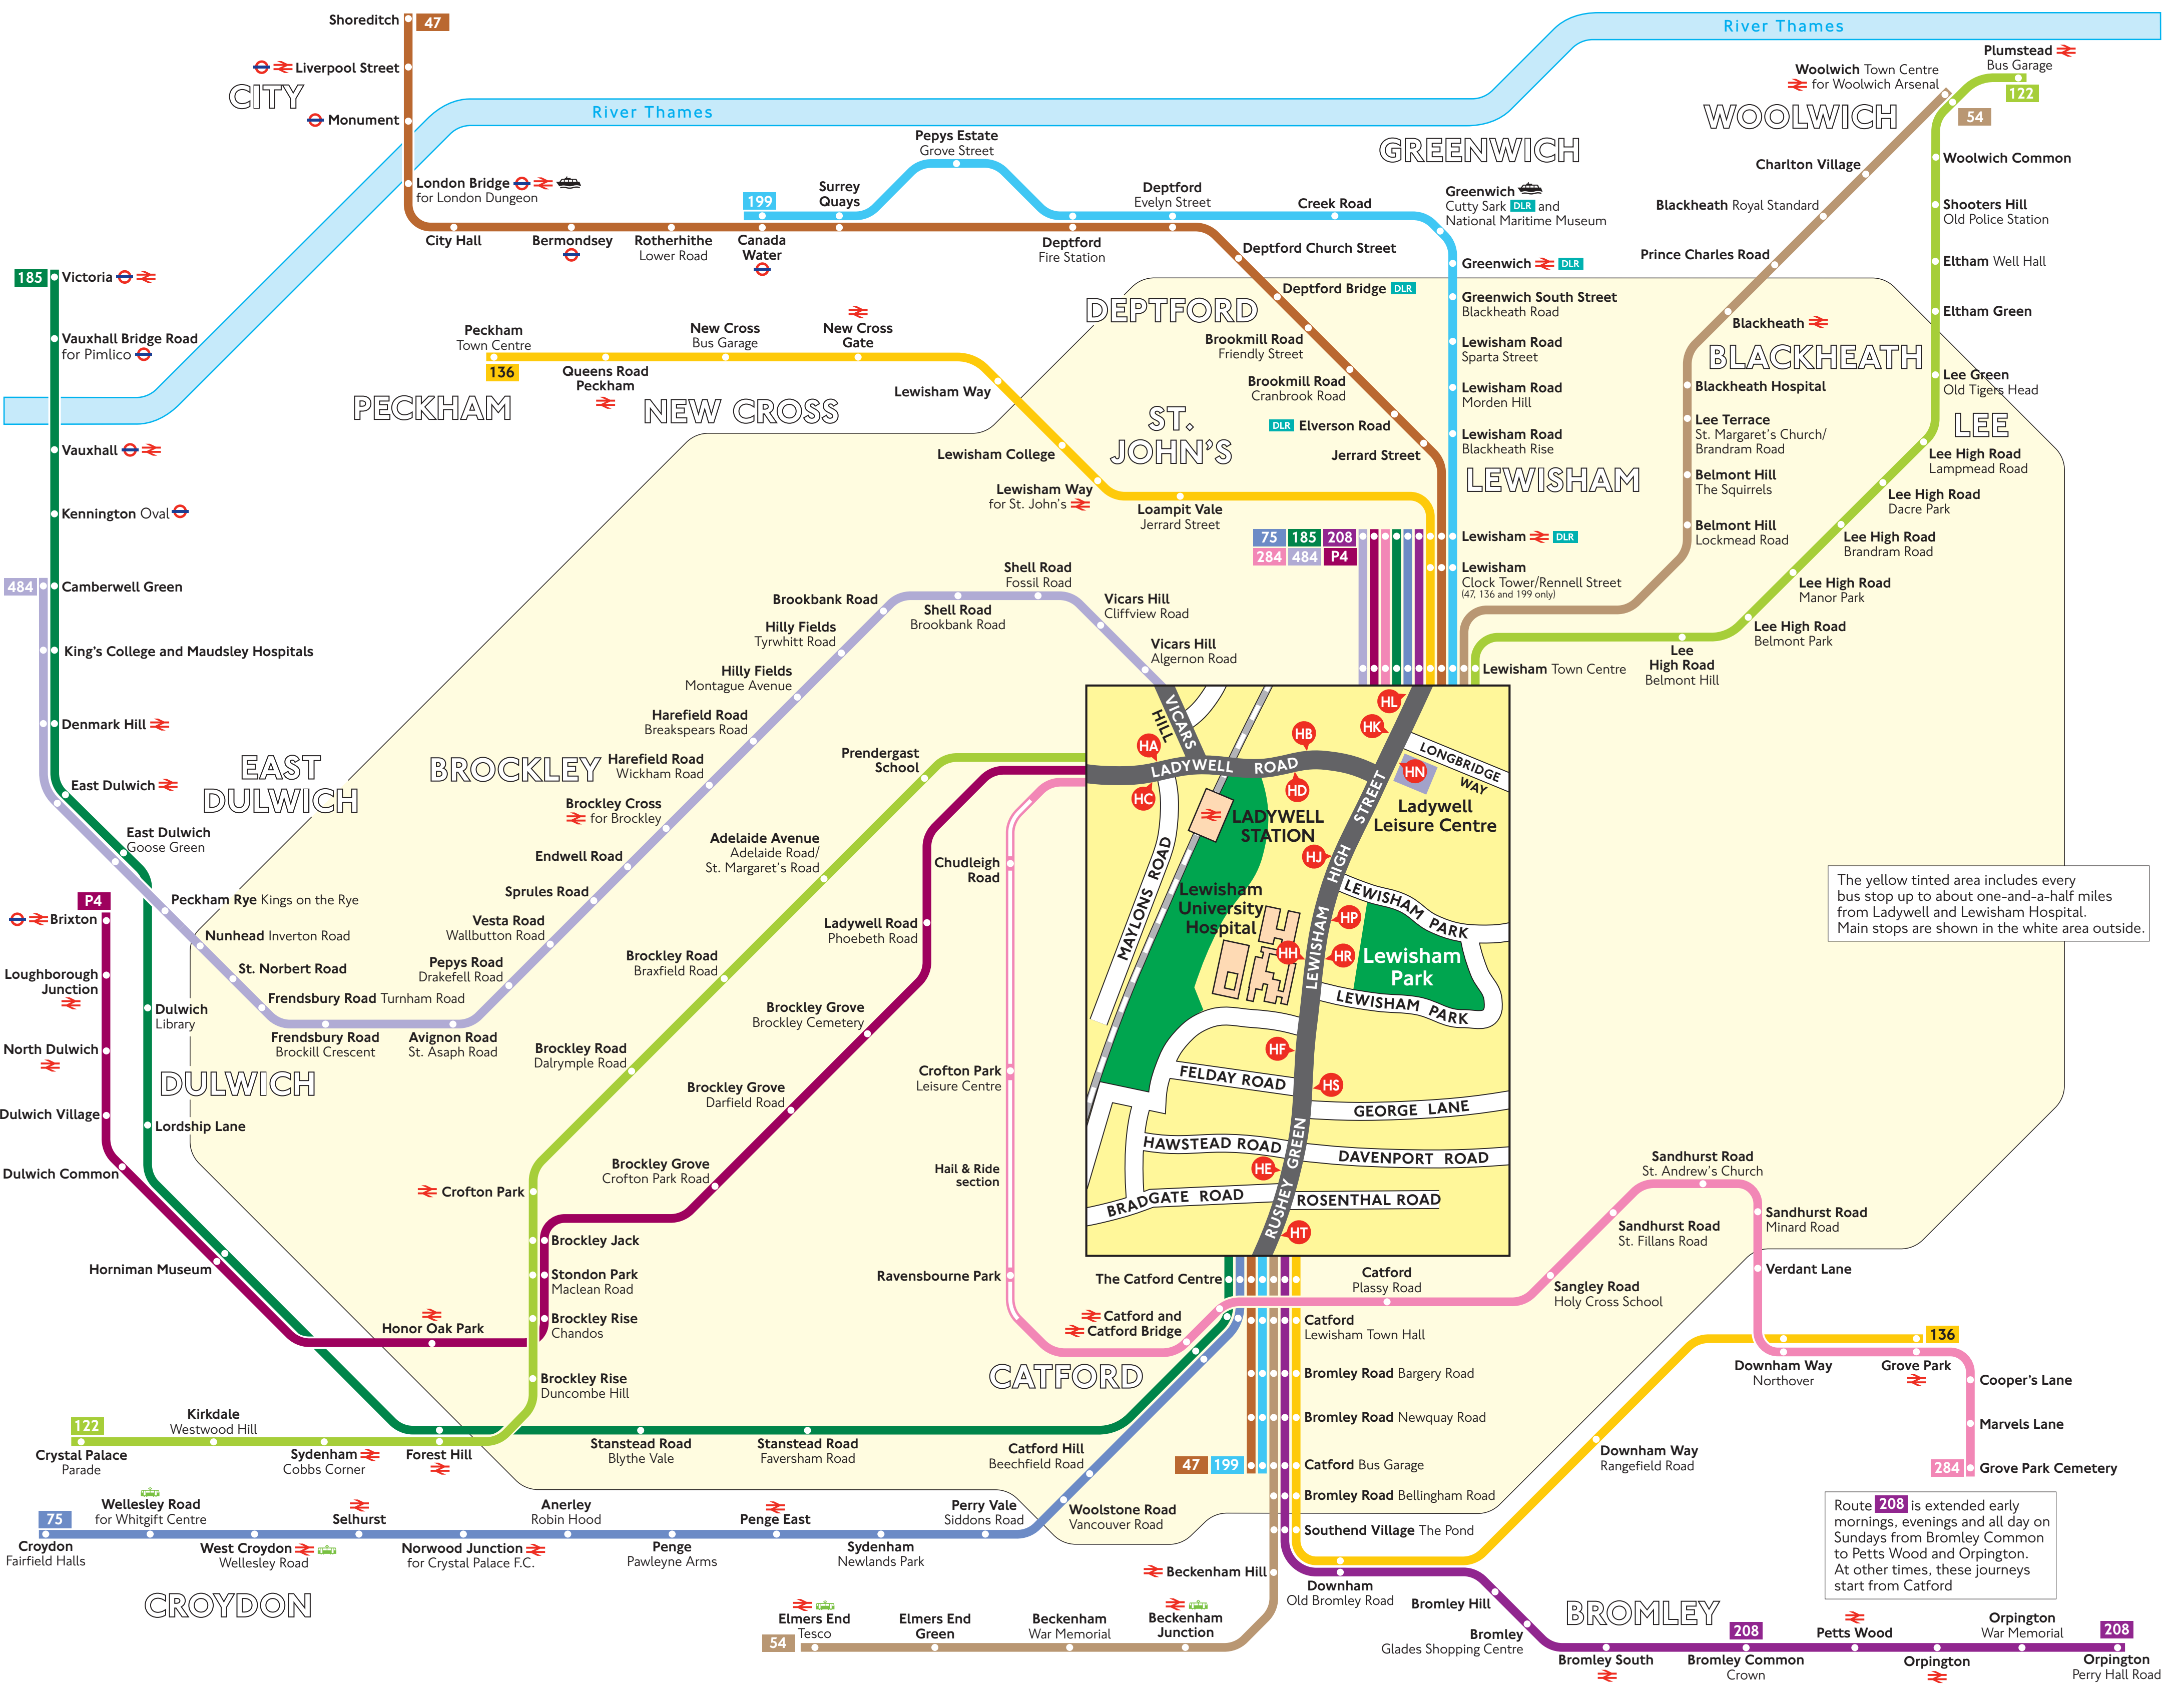

Buses from Ladywell and Lewisham Hospital

Route 208 is extended early mornings, evenings and all day on Sundays from Bromley Common to Petts Wood and Orpington. At other times, these journeys start from Catford.

© copyright Transport for London
Information correct from 9 February 2008

Key

- 54 Day buses in black
- N47 Night buses in blue
- Connections with Underground
- Connections with National Rail
- Connections with Docklands Light Railway
- Connections with Tramlink
- Connections with river boats
- Between 0700 and 1830 Mondays to Fridays and between 0830 and 1800 on Saturdays, buses start from Catford. Take any bus to Catford and change there.

Red discs show the bus stop you need for your chosen bus service. The disc A appears on the top of the bus stop in the street (see map of town centre in centre of diagram).

Route finder

Day buses

Bus routes	Towards	Bus stops
47	Catford	Shoreditch
54	Elmers End	Woolwich
75	Croydon	Lewisham
122	Crystal Palace	Plumstead
136	Grove Park	Peckham
185	Lewisham	Victoria
199	Canada Water	Catford
208	Bromley Common	Lewisham
284	Grove Park Cemetery	Lewisham
484	Camberwell	Lewisham
P4	Brixton	Lewisham

Night buses

Bus routes	Towards	Bus stops
N47	St. Mary Cray	Trafalgar Square
N136	Chislehurst	Oxford Circus

Destination finder

Destination	Bus routes	Bus stops
Aldwych	N47	HE HF HH HU HL
Anerley Robin Hood	75	HN HP HR HS HT

Destination	Bus routes	Bus stops
Beckenham War Memorial	54	HN HP HR HS HT
Beckenham Hill	54	HN HP HR HS HT
Beckenham Junction	54	HN HP HR HS HT
Belmont Hill	54	HB HF HH HU HL
Bermondsey	47, N47	HN HP HR HS HT
Blackheath and Royal Standard	54	HB HF HH HU HL
Blackheath Hospital	54	HB HF HH HU HL
Brixton	P4	HS HD
Brockley Cross for Brockley	484	HD
Brockley Grove	P4	HC HD
Brockley Rise Chandos	122, P4	HC HD
Bromley Glades Shopping Centre	208, N47	HN HP HR HS HT
Bromley Common	208, N47	HN HP HR HS HT
Bromley South	208, N47	HN HP HR HS HT
Brookmill Road	47, N47	HN HP HR HS HT

Destination	Bus routes	Bus stops
Camberwell Green	185	HN HP HR HS HT
Canada Water	47, 199	HN HP HR HS HT
Catford Bus Garage	47, 54, 136, 199, N47, N136	HN HP HR HS HT
Catford Lewisham Town Hall	47, 54, 75, 136, 185, 199, 208, N47, N136	HN HP HR HS HT
Catford and Catford Bridge	75, 185	HN HP HR HS HT
Chislehurst	122, P4	HC HD
Chudleigh Road	284	HC HD
City Hall	47, N47	HB HF HH HU HL
Crofton Park	122	HC HD
Croydon Fairfield Halls	75	HN HP HR HS HT
Crystal Palace Parade	122	HC HD
Crystal Palace F.C.	75	HN HP HR HS HT

Destination	Bus routes	Bus stops
Denmark Hill	185	HN HP HR HS HT
Deptford Evelyn Street	47, 199, N47	HN HP HR HS HT
Deptford Bridge	47, N47	HN HP HR HS HT
Downham Old Bromley Road	136, 208, N47, N136	HN HP HR HS HT
Downham Way Northover	136, N136	HN HP HR HS HT
Downham Way Rangefield Road	136, N136	HN HP HR HS HT
Dulwich Library	185	HN HP HR HS HT
Dulwich Common and Dulwich Village	P4	HC HD

Destination	Bus routes	Bus stops
East Dulwich and Goose Green	185	HN HP HR HS HT
Elmers End Tesco	54	HN HP HR HS HT
Elmers End Green	54	HN HP HR HS HT
Eltham Well Hall	122	HA HB HL
Eltham Green	122	HA HB HL
Elverson Road	47, N47	HB HF HH HU HL